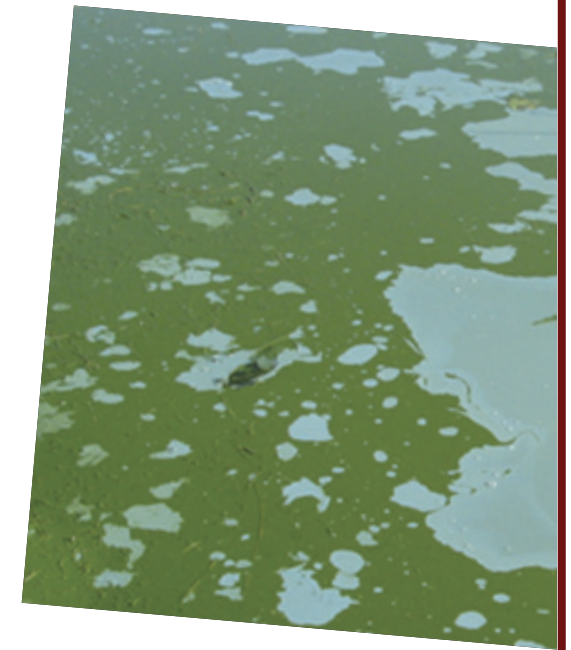

# BLUE-GREEN ALGAE BLOOM ADVISORY

**Blue-green algae bloom(s) have been spotted in this waterbody.**

- Don't swim, wade or fish near blooms or surface scum
- Don't drink the water
- Keep children and animals away from any blooms or scums
- Rinse with clean water if exposed
- Consider medical attention if you have symptoms of nausea, vomiting, or diarrhea; skin, eye or throat irritation, allergic reactions or breathing difficulties. Report symptoms to the local health department.